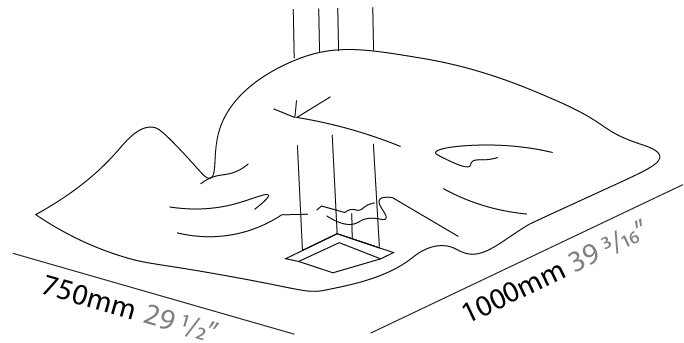

GENERAL

Series: Crash
Brand: Knikerboker
Division: Design
Mounting Type: Suspension
Mounting Location: Ceiling
Subcategory: Pendant

PHYSICAL

Shape: Abstract
Length (mm): 1000
Length (in): 39 ³/₈
Width (mm): 750
Width (in): 29 ¹/₂
Max. Overall Height (mm): 2000
Max. Overall Height (in): 78 ³/₄
Light Distribution: Indirect
Fixture Finish: EWH / EBK / MAN / COF / PRD / SLF / GLF / CLF / BRL / EWS / EWG / EWC / EWR / EBS / EBG / EBC / EBC / EBB / MAS / MAD / MAC / MAB / COS / CGO / CCL / CBL / PRS / PRG / PRC / PRB
Fixture Material: Metal
Cable Details: 4 Steel Cable 2000mm / 78 3/4" - Silicon Cable 2000mm / 78 3/4"

ELECTRICAL

Lamp Type: LED
Input Wattage (W): 10.5
Total Output Wattage (W): 10
Dimming: Tri-Mode (Non-Dimming and Phase Dimming (120Vac only) and 0-10V Dimming)
Driver Included: Yes
Driver Location: Integrated
Driver Type: Constant Current - Universal
Driver Class: Class 2
Input Voltage (V): 120 - 277
Constant Current (MA): 250
Upon Request: 0-10Vdc dimming / Phase dimming @120Vac / 277Vac

LED

Number of LEDs: 1
Color Temperature (°K): 3000
Max. Delivered Lumen (lm): 2200
CRI: >85 CRI
Lamp Life (hrs): 50000

OPTICAL

RATINGS AND CERTIFICATIONS

Certified By: Certified for North American Standards
IP rating: IP20