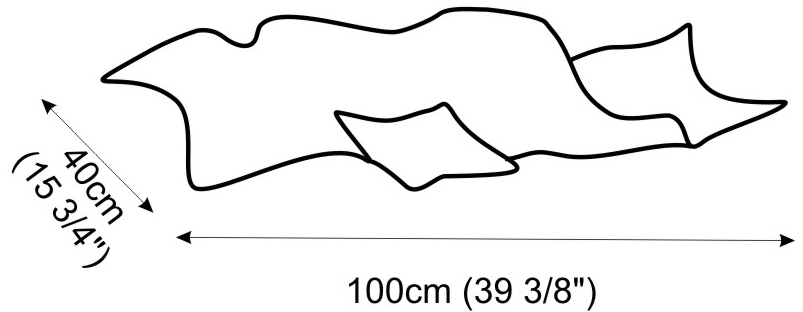

PROJECT
TYPE
SPECIFIER
QUANTITY
DATE

1. To build a product code in our configurator select the specify button on the base model # product page
2. To build a manual product code on this datasheet choose from the options listed below in blue font and add the suffix to the base model #

GENERAL

Series: Crash
Brand: Knikerboker
Division: Design
Mounting Type: Surface
Mounting Location: Ceiling
Subcategory: Ambient

PHYSICAL

Shape: Abstract
Length (mm): 1000
Length (in): 39 3/8
Width (mm): 400
Width (in): 15 3/4
Height (mm): 240
Height (in): 9 7/16
Extension (mm): 250
Extension (in): 9 13/16
Light Distribution: Indirect
Fixture Finish: EWH / EBK / MAN / COF / PRD / SLF / GLF / CLF / BRL / EWS / EWG / EWC / EWR / EBS / EBG / EBC / EBC / EBB / MAS / MAD / MAC / MAB / COS / CGO / CCL / CBL / PRS / PRG / PRC / PRB
Fixture Material: Metal

ELECTRICAL

Lamp Type: LED
Input Wattage (W): 10.5
Total Output Wattage (W): 10
Dimming: Tri-Mode (Non-Dimming and Phase Dimming (120Vac only) and 0-10V Dimming)
Driver Included: Yes
Driver Location: Integrated
Driver Type: Constant Current - Universal
Driver Class: Class 2
Input Voltage (V): 120 - 277
Constant Current (MA): 250
Upon Request: 0-10Vdc dimming / Phase dimming @120Vac / 277Vac

LED

Number of LEDs: 1
Color Temperature (°K): 3000
Max. Delivered Lumen (lm): 2200
CRI: >85 CRI
Lamp Life (hrs): 50000

OPTICAL

RATINGS AND CERTIFICATIONS

Certified By: Certified for North American Standards
IP rating: IP20