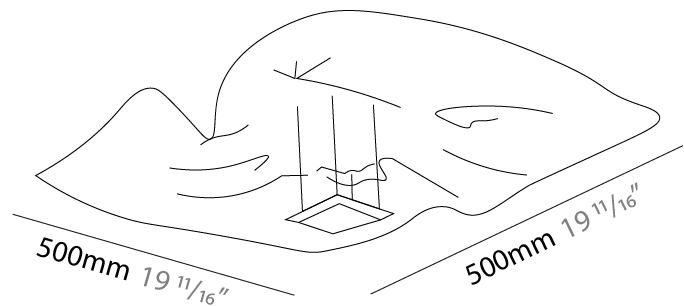

PROJECT	_____
TYPE	_____
SPECIFIER	_____
QUANTITY	_____
DATE	_____

CRASH SURFACE

D132050- _____
base number

1. To build a product code in our configurator select the specify button on the base model # product page
2. To build a manual product code on this datasheet choose from the options listed below in blue font and add the suffix to the base model #

GENERAL

Series: Crash
Brand: Knikerboker
Division: Design
Mounting Type: Surface
Mounting Location: Ceiling

PHYSICAL

Shape: Rectangle
Length (mm): 500
Length (in): 19 11/16
Width (mm): 500
Width (in): 19 11/16
Height (mm): 300
Height (in): 11 13/16
Light Distribution: Indirect
Fixture Finish: EWH / EBK / MAN / COF / PRD / SLF / GLF / CLF / BRL / EWS / EWG / EWC / EWR / EBS / EBG / EBC / EBC / EBB / MAS / MAD / MAC / MAB / COS / CGO / CCL / CBL / PRS / PRG / PRC / PRB
Fixture Material: Metal

ELECTRICAL

Lamp Type: LED
Input Wattage (W): 21
Total Output Wattage (W): 20
Dimming: Tri-Mode (Non-Dimming and Phase Dimming (120Vac only) and 0-10V Dimming)
Driver Included: Yes
Driver Location: Integrated
Driver Type: Constant Current - Universal
Driver Class: Class 2
Input Voltage (V): 120 - 277
Constant Current (MA): 250

LED

Number of LEDs: 2
Color Temperature (°K): 3000
Max. Delivered Lumen (lm): 2200
CRI: >85 CRI
Lamp Life (hrs): 50000

OPTICAL

RATINGS AND CERTIFICATIONS

Certified By: Certified for North American Standards
IP rating: IP20